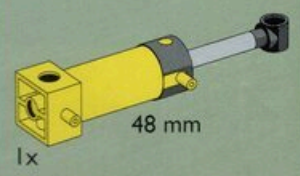

M. #5108 Pneumatic Piston 2" Cylinder.
$2.99